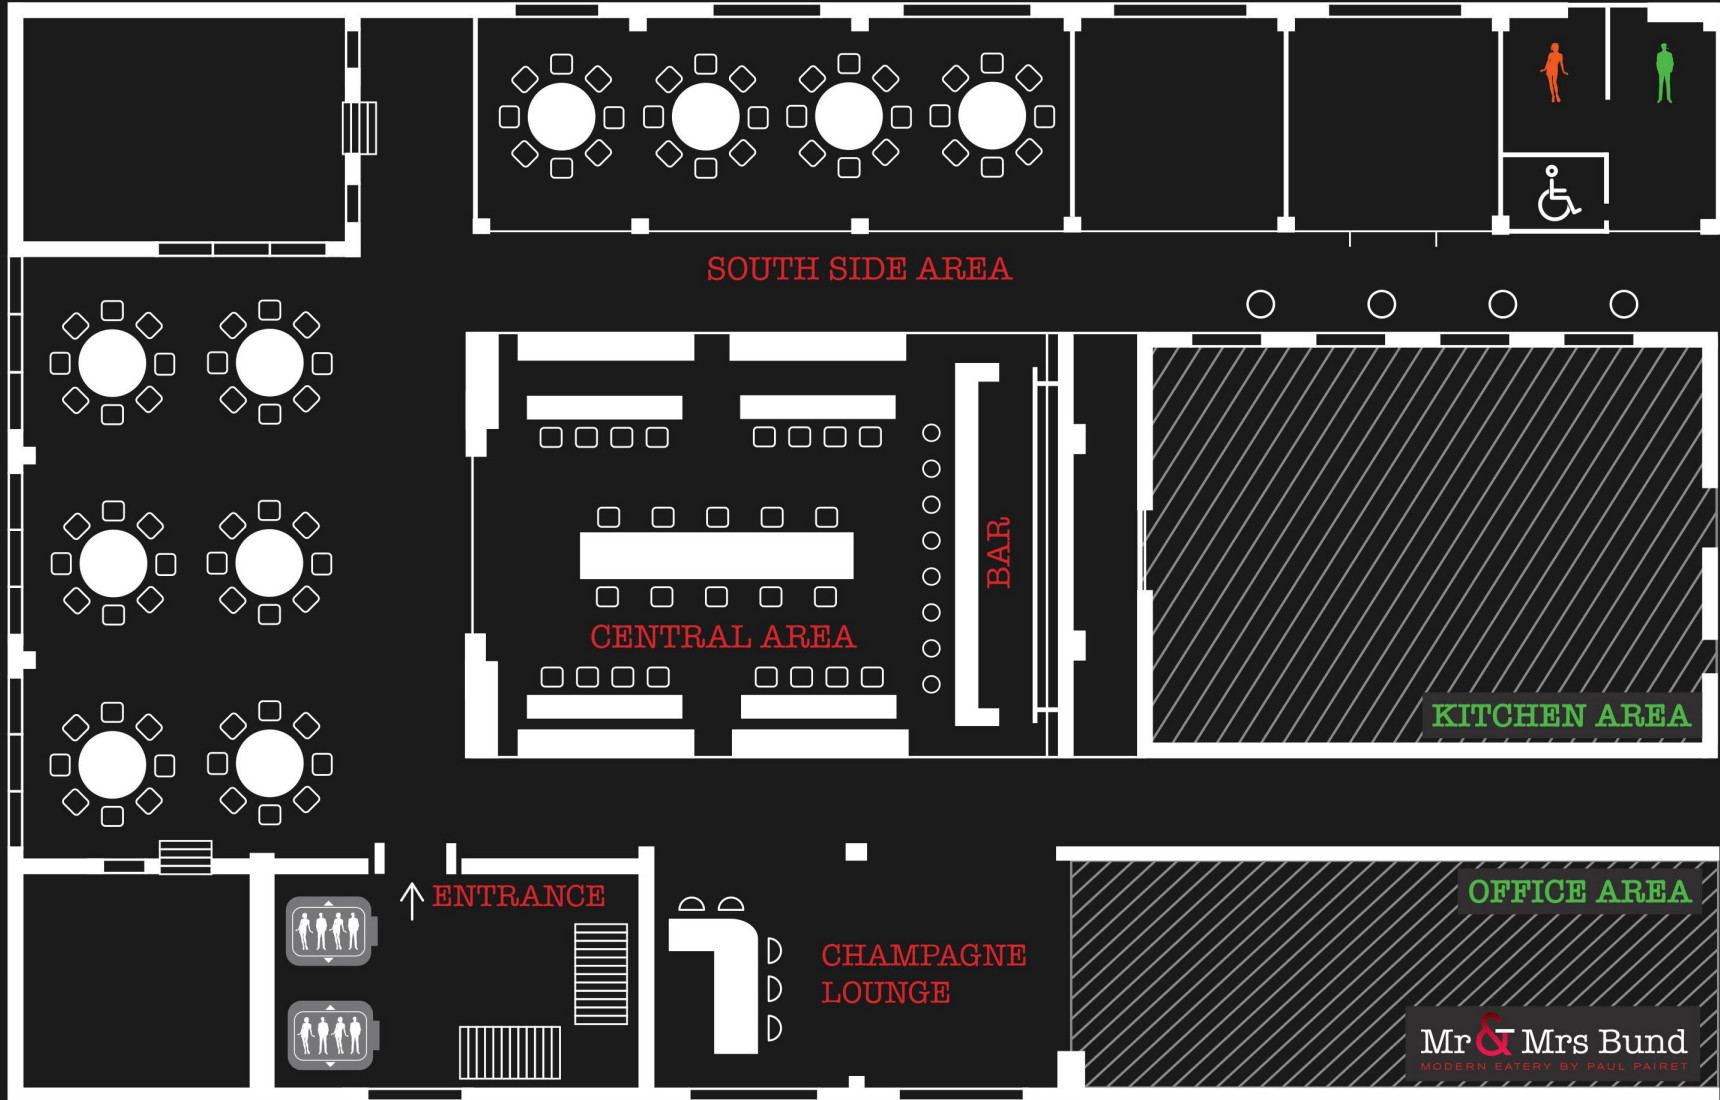

TERRACE
SOUTH
SIDE

BUND
VIEW
AREA

TERRACE
NORTH
SIDE

Mr & Mrs Bund
MODERN EATERY BY PAUL PAIRET